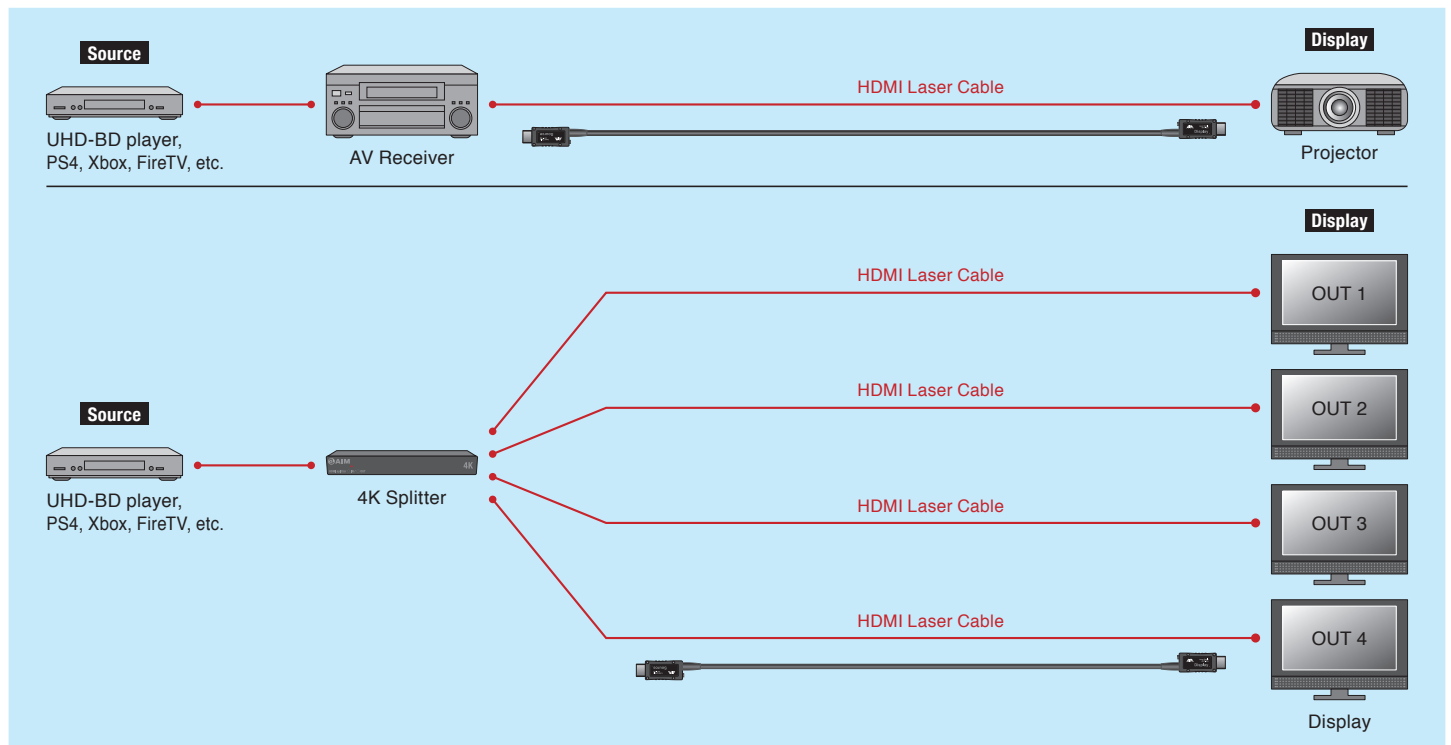

Product name	HDMI Laser Cable
Maximum resolution	4K2K 60p (4:4:4) 24bit or 4K2K 60p (4:2:2) 36bit
Transfer Speed	18Gbps
HDMI Control functions	CEC and ARC supported, HEC not supported
HDCP2.2/1.4	compatible
EDID	compatible
Connector size	0.811" (width) × 0.425" (height) × 1.586" (depth)
Outer Diameter of the cable	0.2" (for all models)
Cable color	Black
Bend Radius	0.5"
Strong pull tension	up to 170lb
Cable configuration	Hybrid of quartz fiber and copper wire (flexible and strong pull tension type)

Model number	Length
AHT18G-32FT	32ft / 10m
AHT18G-50FT	50ft / 15m
AHT18G-65FT	65ft / 20m
AHT18G-100FT	100ft / 30m
AHT18G-160FT	160ft / 50m
AHT18G-230FT	230ft / 70m
AHT18G-330FT	330ft / 100m

- In compliance with the power consumption restriction as set forth in the HDMI standards, the product has built-in jacks for power supply and is also provided with two USB power cables.
- We do not guarantee connectivity with all commercially available devices.
- Visit our website for 4K support details.

< Wiring diagram >

AIM Electronics America Inc.

8275 S. Eastern Ave. #200
Las Vegas, NV 89123
Phone +1-800-345-9907 Contact info@aim-ele.com
URL www.aim-ele.com

AIM Electronics Co.,Ltd.

1353 Isobe Minami-ku Sagami-hara Kanagawa
JAPAN 252-0327
Phone +81-46-253-6299
URL www.aim-ele.co.jp

Notes:

Color tones of the actual products may differ from the photos in this catalogue.
Product design/specifications may change without prior notice.

Agency